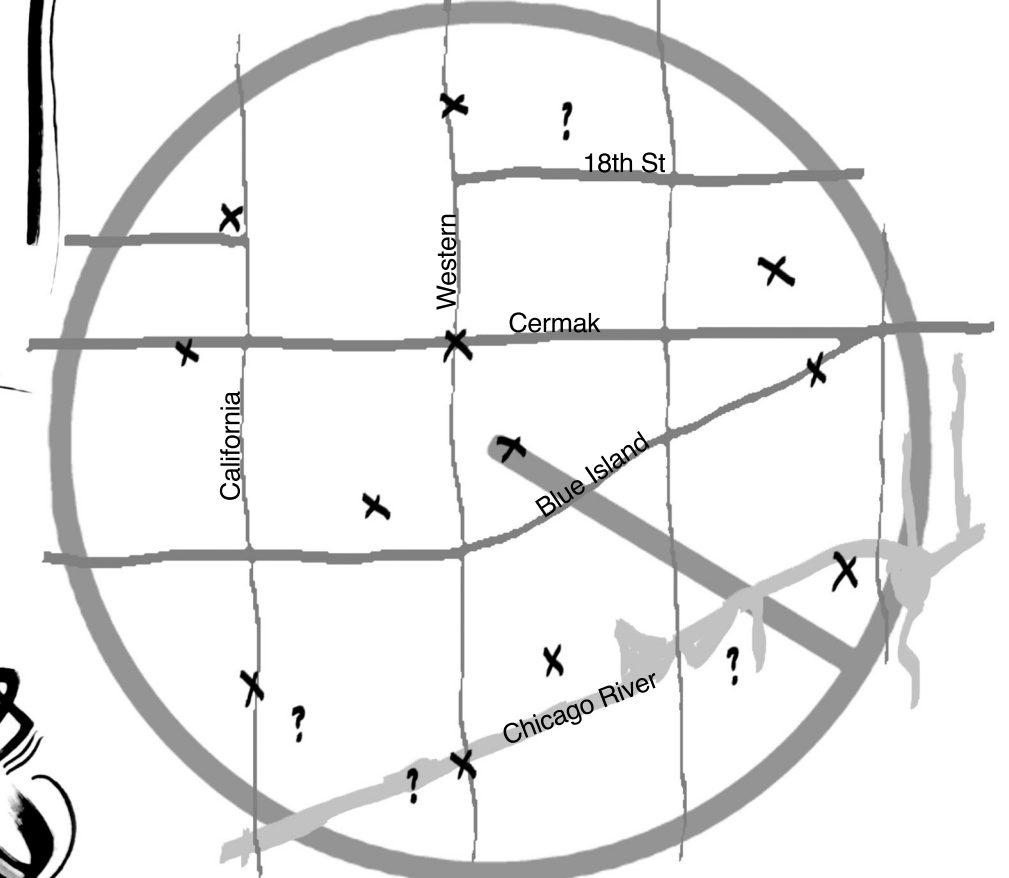

<http://incidentalmusic.liscentric.com>

INCIDENTAL MUSIC

Incidental Music is a broadcast of mashed sourced audio material set to your manifestation of color in a black and white map of associations. For Radius, IM is a collection from the space of broadcast and an invitation to participate in an additive process through locations within the broadcast range and your participation in the visual completion of the colorless guide. A dual psychogeographic map and coloring news sheet is provided in conjunction with the broadcast to suggest and create shared experiences and present the possibility of the actual.

June 16-30, 2012
RADIUS 88.9FM
<http://theradius.us>

Please take crayons, markers, or any other materials you prefer and complete this radio listening experience by coloring in the imagery in this guide as you listen. Enjoy yourself, explore, and take a moment to have a new time.